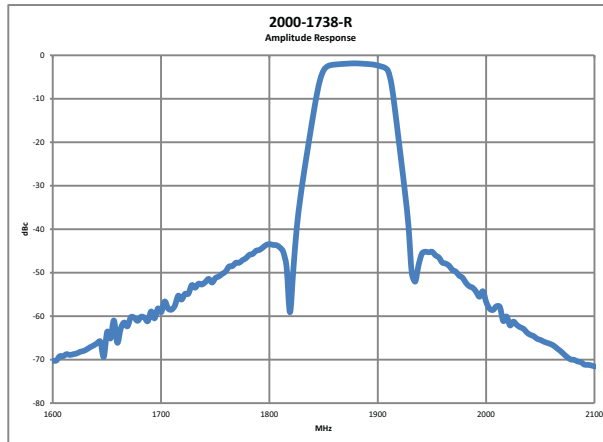

2000-1736-R

832 MHz Center Frequency

Passband

Stopband

2000-1737-R

1733 MHz Center Frequency

Passband

Stopband

2000-1738-R

1880 MHz Center Frequency

Passband

Stopband

2000-1739-R

898 MHz Center Frequency

Passband

Stopband