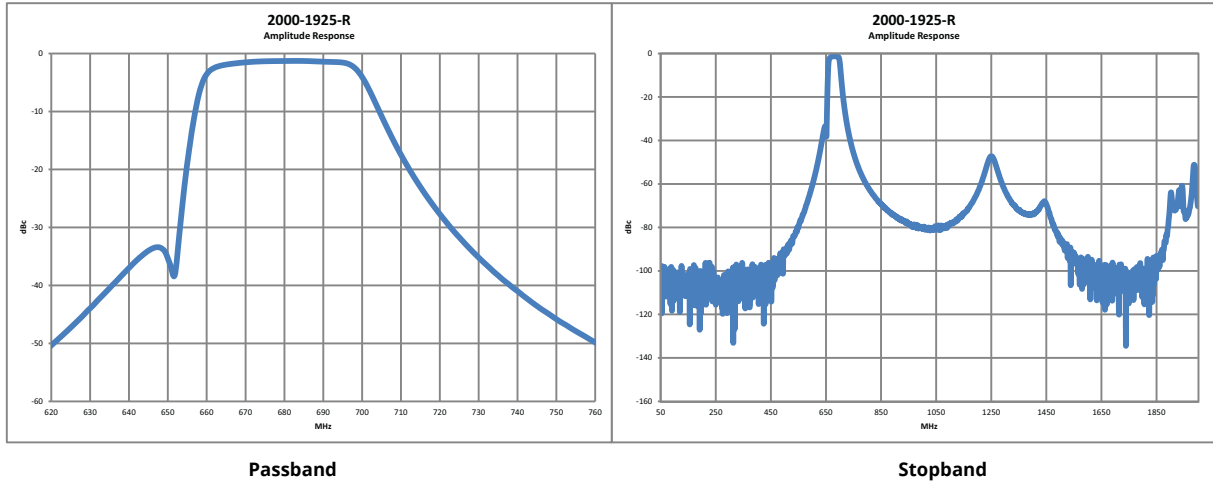

793 MHz Center Frequency

Passband

Stopband

2000-1925-R

681 MHz Center Frequency

Passband

Stopband

2000-1926-R