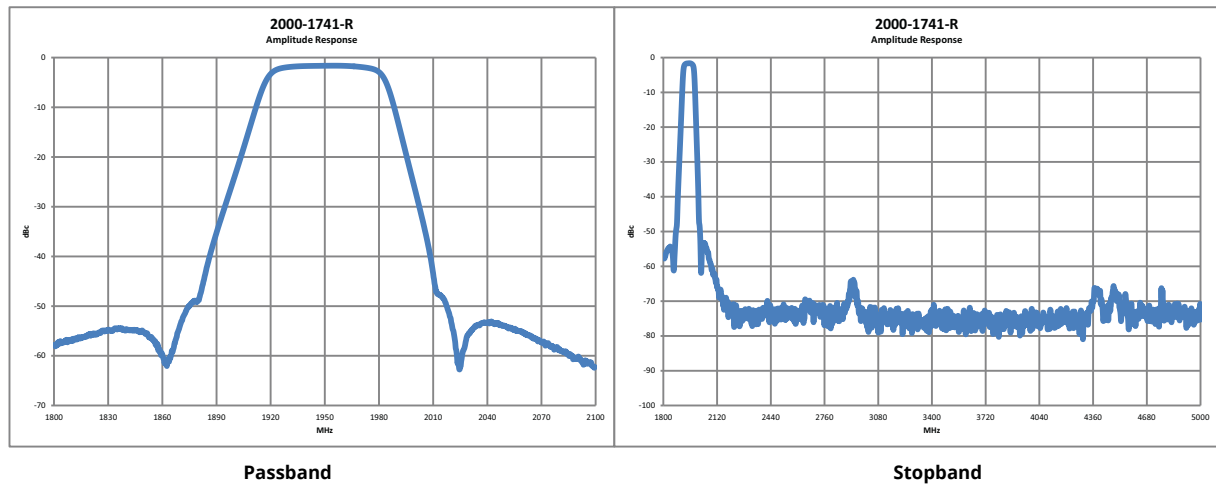

2000-1741-R

1950 MHz Center Frequency