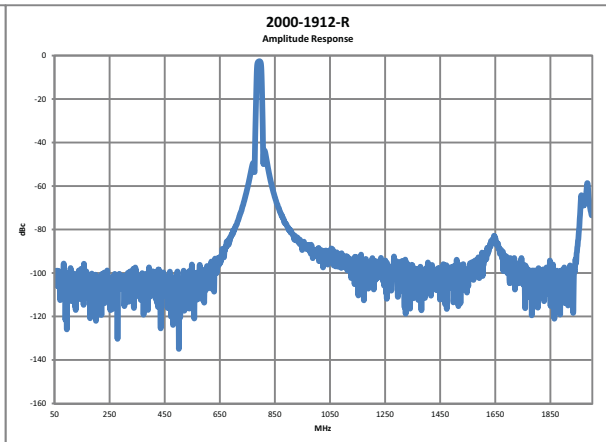

2000-1911-R

726 MHz Center Frequency

2000-1912-R

793 MHz Center Frequency

Stopband