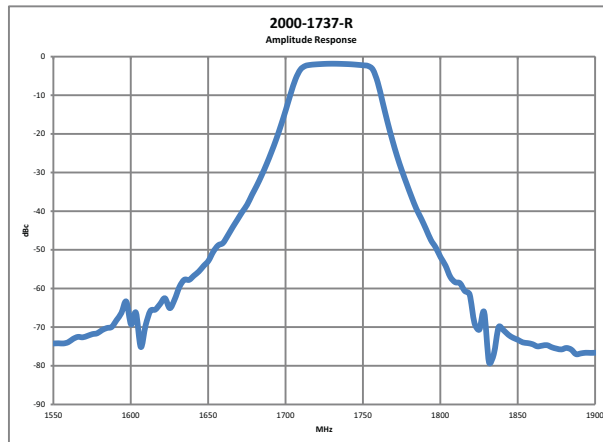

2000-1736-R

832 MHz Center Frequency

Passband

Stopband

2000-1737-R

1733 MHz Center Frequency

Passband

Stopband

2000-1738-R

1880 MHz Center Frequency

Passband

Stopband

2000-1739-R

898 MHz Center Frequency

Passband

Stopband