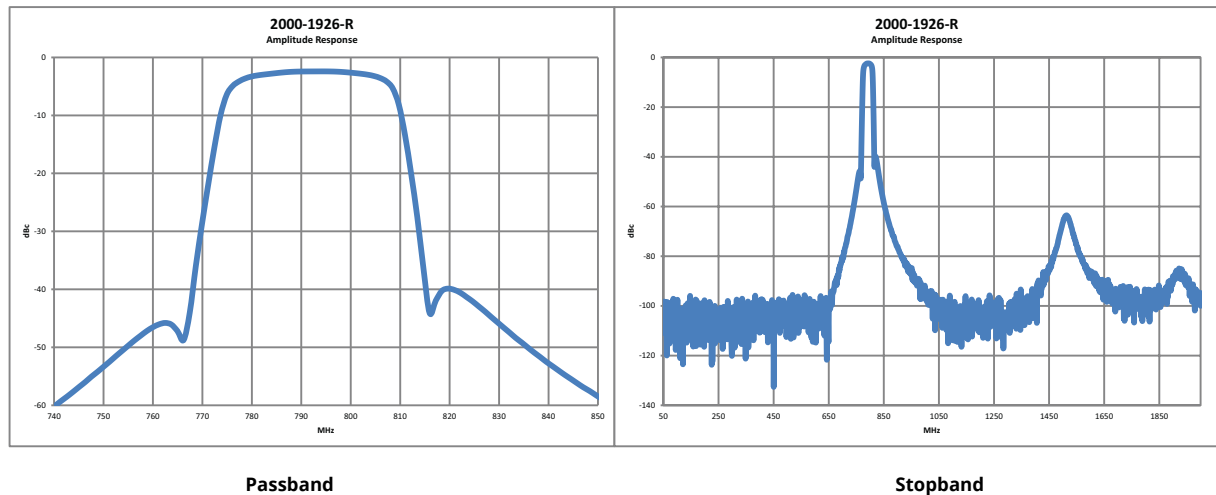

2000-1926-R

791 MHz Center Frequency

Passband

Stopband

Regulatory Compliance

European Union	CISPR 11/EN 55011, IEC/EN 61000-4-2/3/4/5/6/8/11 Safety EN 61010-1:2010 RoHS Directive 2011/65/EU
Australia and New Zealand	RCM AS/NZS 4417:2012
South Korea	KCC-REM-A21-0004