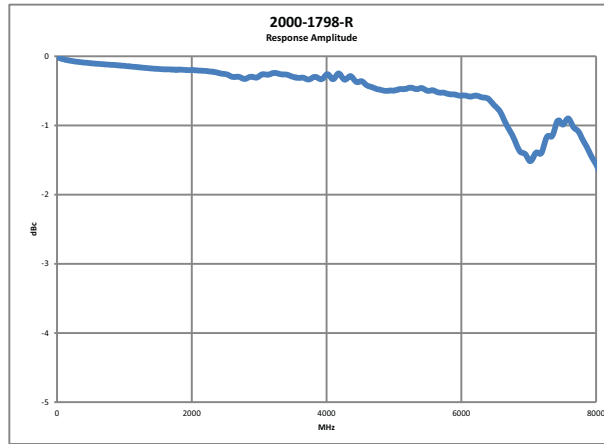

2000-1743-R

2535 MHz Center Frequency

Passband

Stopband

2000-1798-R

DC to 6000 MHz Passband Frequency

Passband

2000-1799-R