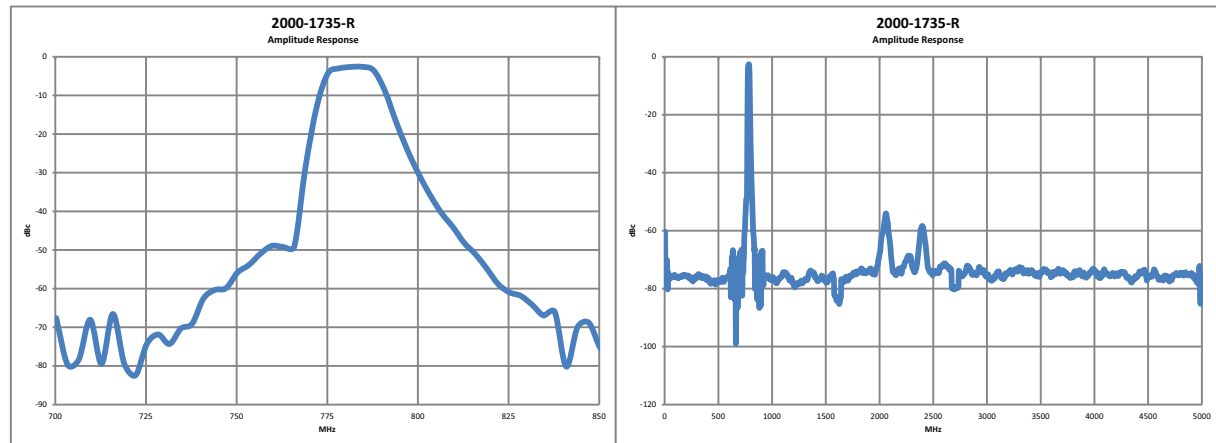

2000-1734-R

707 MHz Center Frequency

Passband

Stopband

2000-1735-R

782 MHz Center Frequency

Passband

Stopband