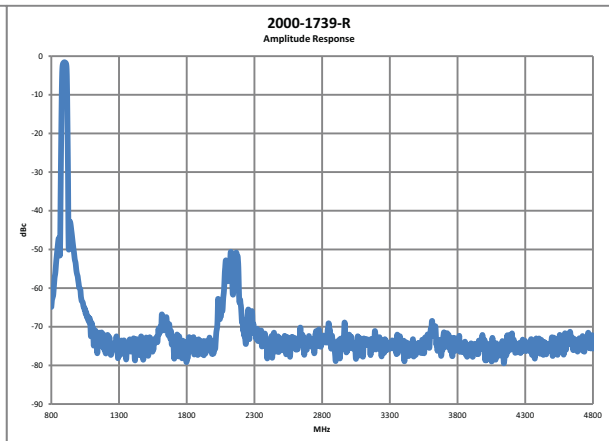

2000-1738-R

1880 MHz Center Frequency

Passband

Stopband

2000-1739-R

898 MHz Center Frequency

Passband

Stopband