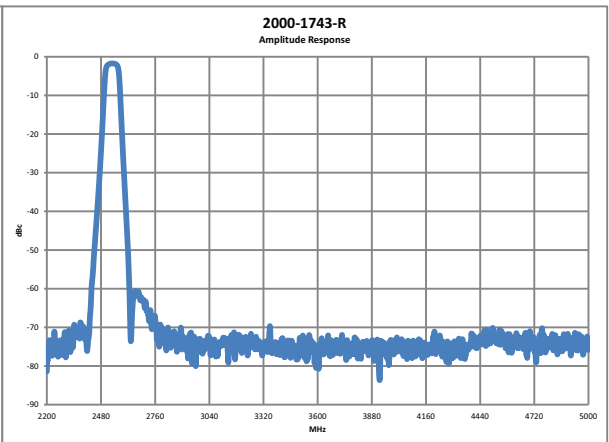

2000-1742-R

847 MHz Center Frequency

2000-1743-R

2535 MHz Center Frequency

Stopband