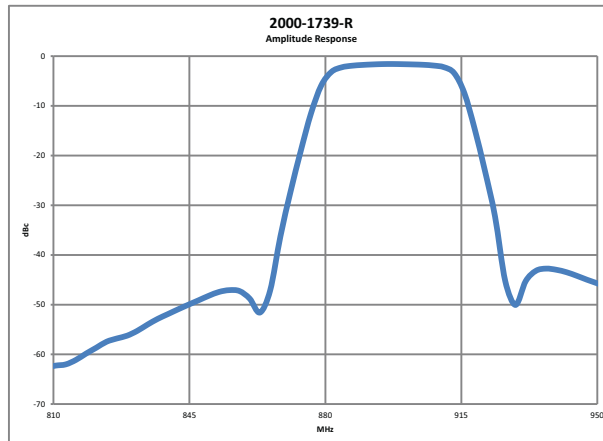

2000-1738-R

1880 MHz Center Frequency

Passband

Stopband

2000-1739-R

898 MHz Center Frequency

Passband

Stopband

2000-1740-R

1748 MHz Center Frequency

2000-1741-R

1950 MHz Center Frequency

2000-1742-R

847 MHz Center Frequency

Passband

Stopband