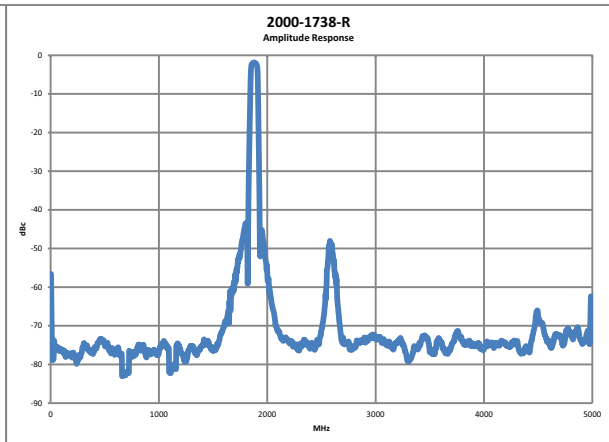

2000-1738-R

1880 MHz Center Frequency

Stopband

2000-1739-R

898 MHz Center Frequency