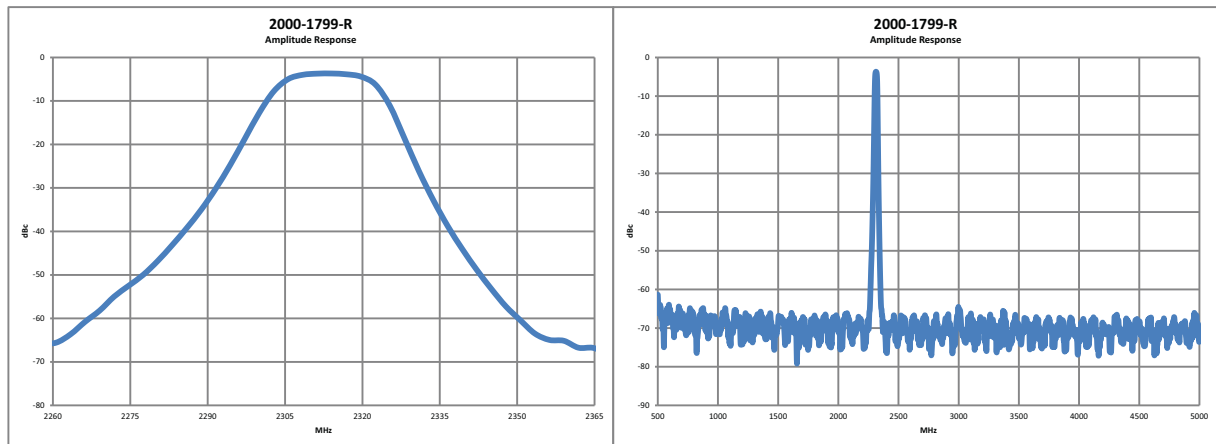

Stopband

2000-1799-R

2313 MHz Center Frequency

Passband