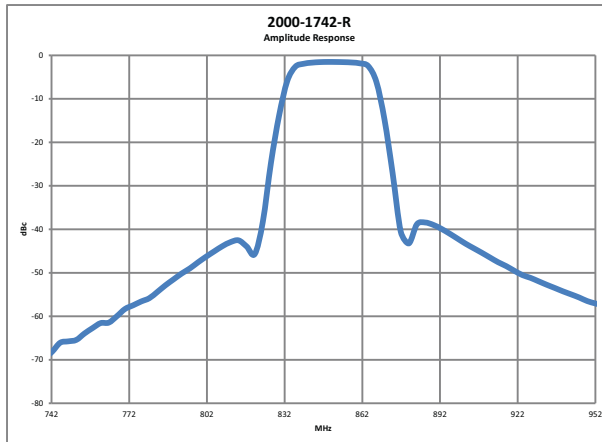

2000-1740-R

1748 MHz Center Frequency

2000-1741-R

1950 MHz Center Frequency

2000-1742-R

847 MHz Center Frequency

Passband

Stopband