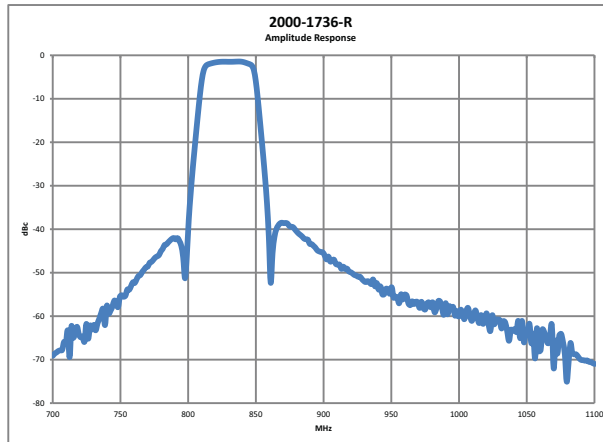

2000-1736-R

832 MHz Center Frequency

Passband