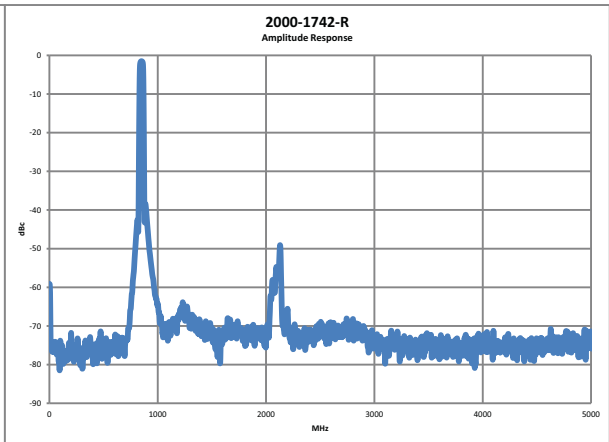

2000-1740-R

1748 MHz Center Frequency

2000-1741-R

1950 MHz Center Frequency

2000-1742-R

847 MHz Center Frequency

Passband

Stopband