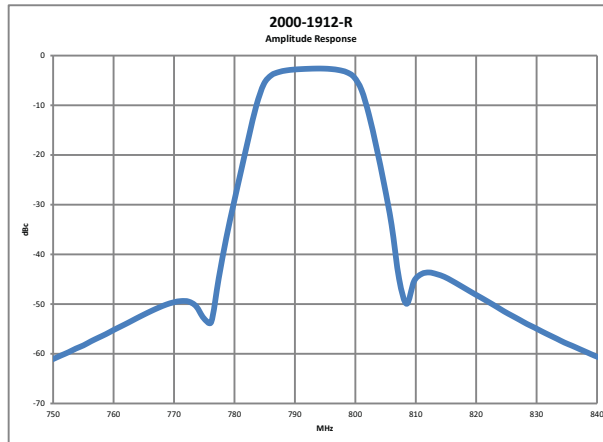

2000-1912-R

793 MHz Center Frequency

Passband