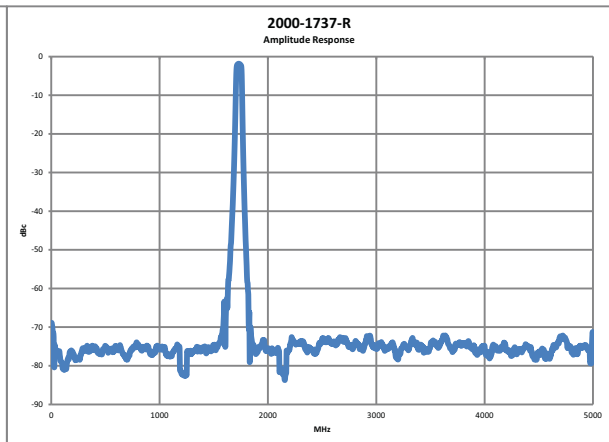

2000-1736-R

832 MHz Center Frequency

Passband

Stopband

2000-1737-R

1733 MHz Center Frequency

Passband

Stopband

2000-1738-R

1880 MHz Center Frequency

Passband

Stopband

2000-1739-R

898 MHz Center Frequency

Passband

Stopband