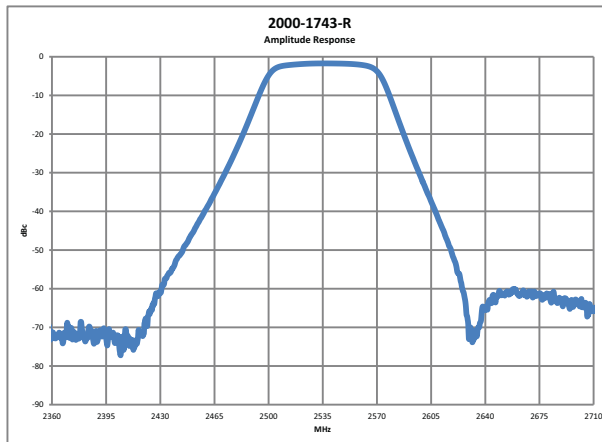

2000-1743-R

2535 MHz Center Frequency

Passband