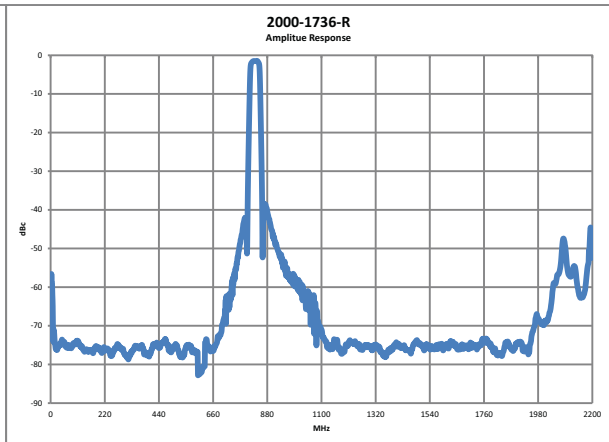

2000-1736-R

832 MHz Center Frequency

Stopband

2000-1737-R

1733 MHz Center Frequency