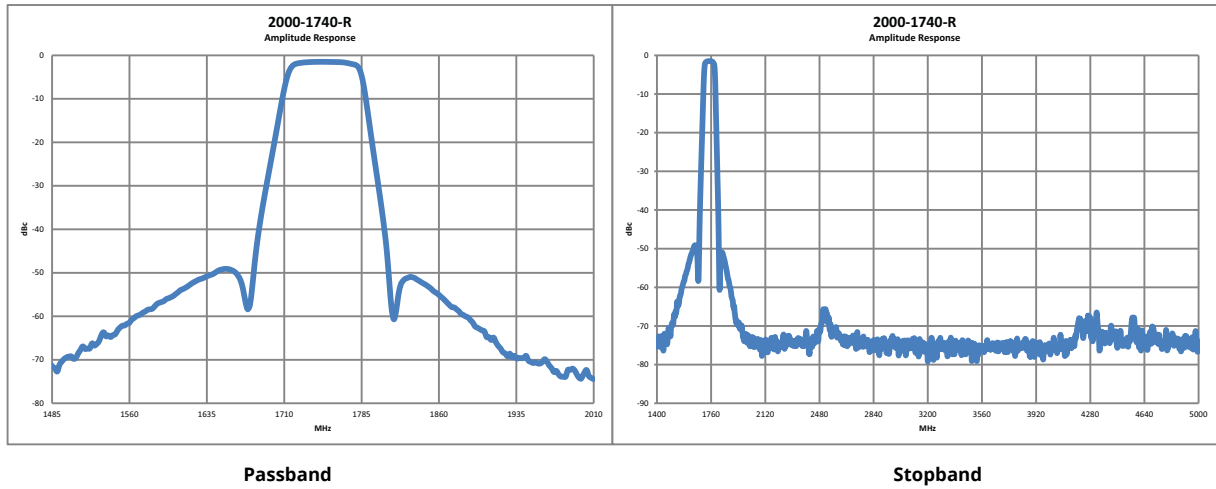

2000-1740-R

1748 MHz Center Frequency