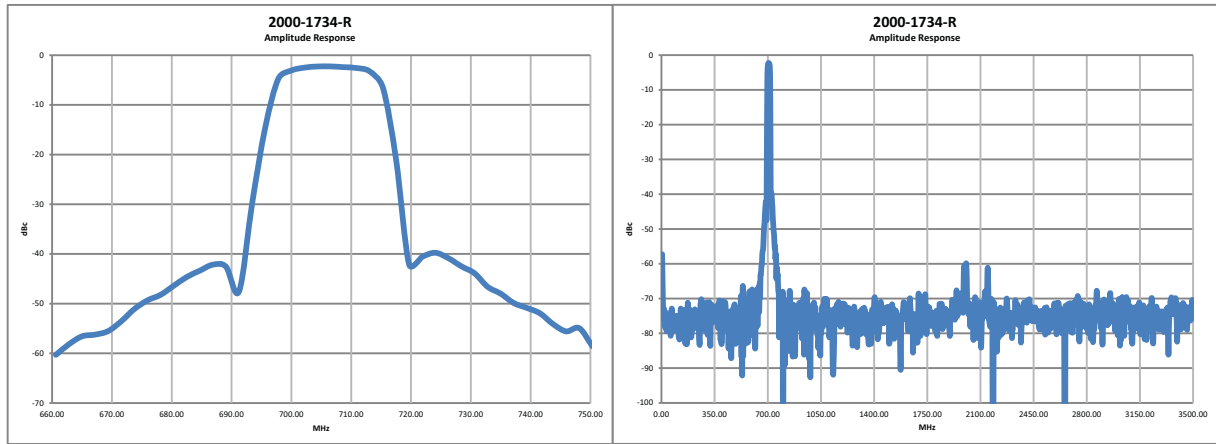

Stopband

2000-1734-R

707 MHz Center Frequency

Passband