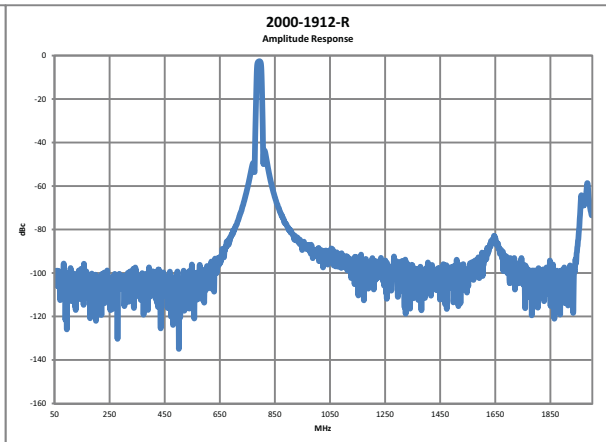

726 MHz Center Frequency

Passband

Stopband

2000-1912-R

793 MHz Center Frequency

Passband

Stopband

2000-1925-R