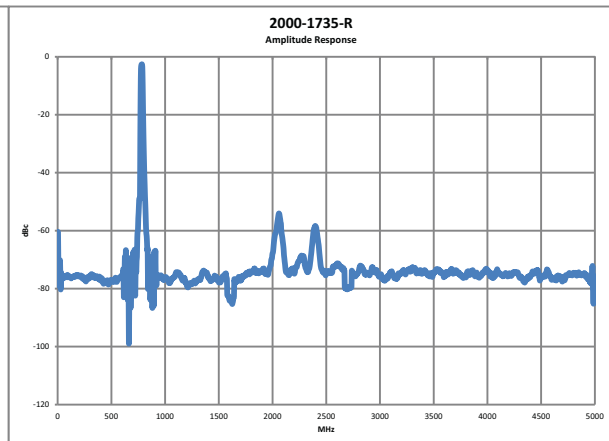

2000-1734-R

707 MHz Center Frequency

Passband

Stopband

2000-1735-R

782 MHz Center Frequency

Passband

Stopband