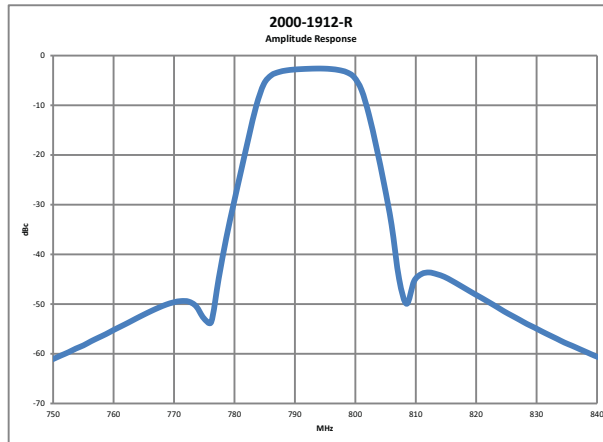

726 MHz Center Frequency

Passband

Stopband

2000-1912-R

793 MHz Center Frequency

Passband

Stopband

2000-1925-R