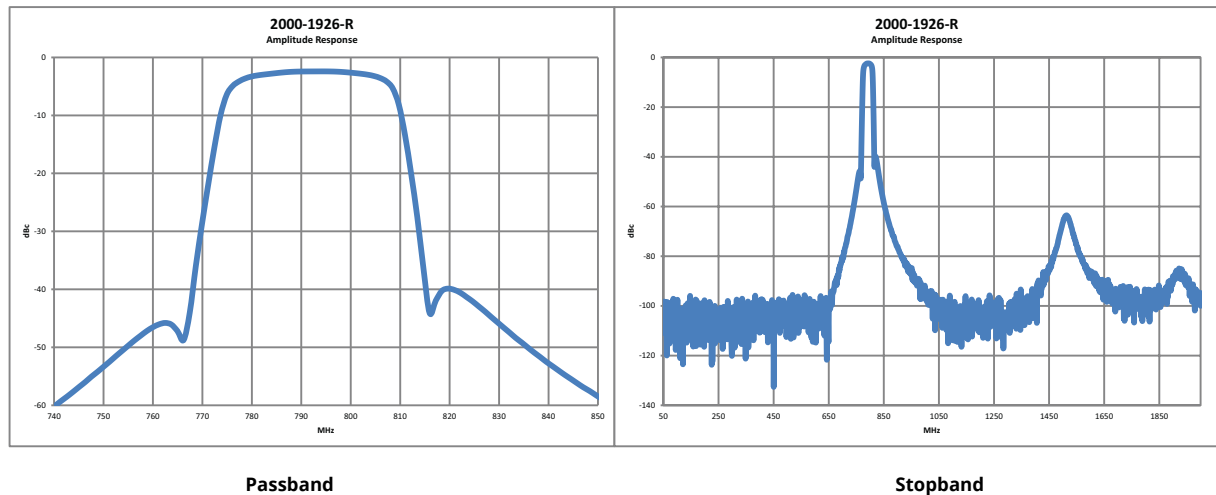

681 MHz Center Frequency

Passband

Stopband

2000-1926-R

791 MHz Center Frequency

Passband

Stopband

Regulatory Compliance