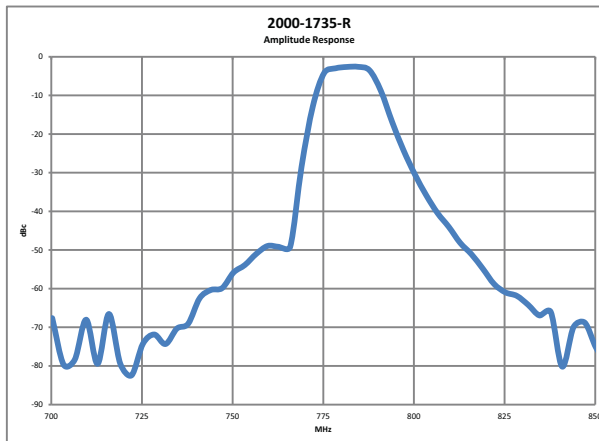

2000-1734-R

707 MHz Center Frequency

Passband

Stopband

2000-1735-R

782 MHz Center Frequency

Passband

Stopband