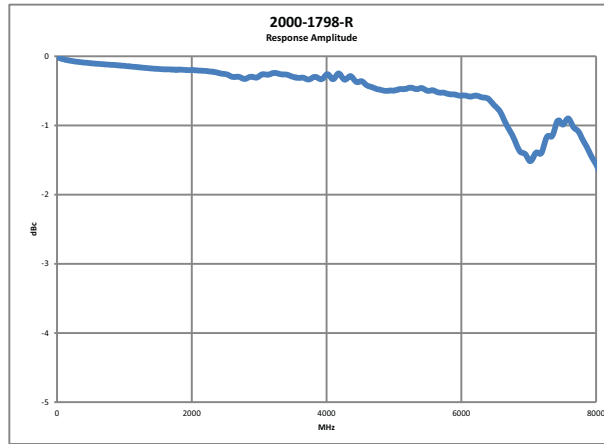

2000-1798-R

DC to 6000 MHz Passband Frequency

Passband