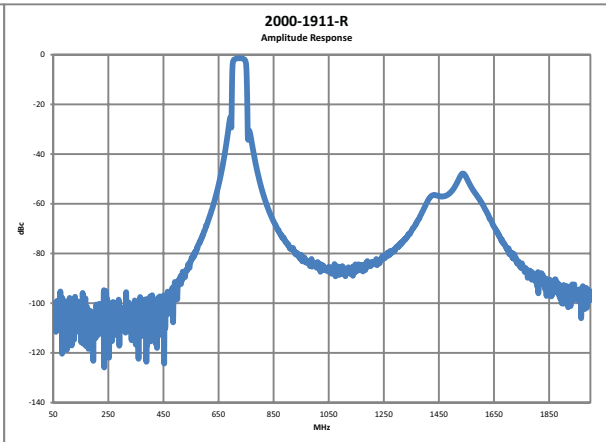

2000-1911-R

726 MHz Center Frequency

Stopband

2000-1912-R

793 MHz Center Frequency