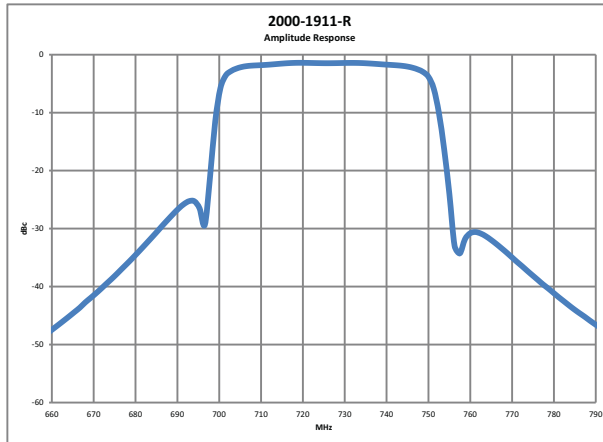

2000-1911-R

726 MHz Center Frequency

Passband