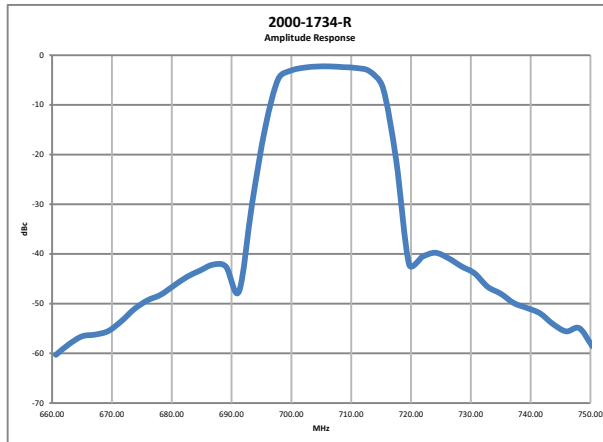

2000-1734-R

707 MHz Center Frequency

Passband