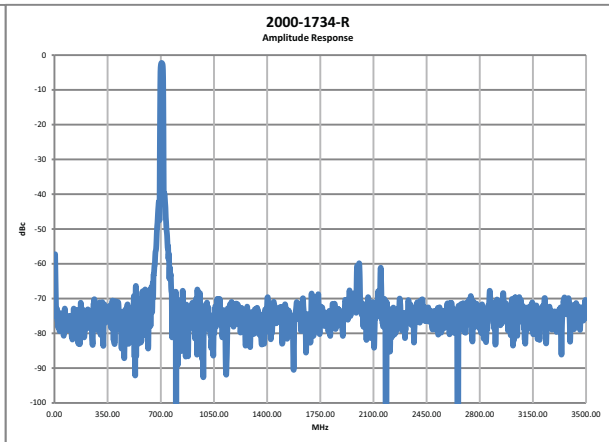

2000-1734-R

707 MHz Center Frequency

Stopband

2000-1735-R

782 MHz Center Frequency