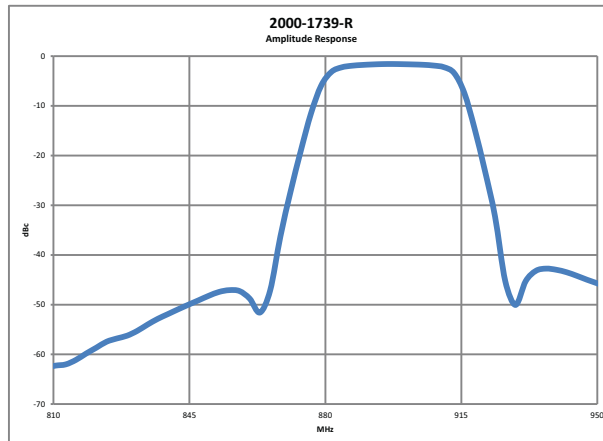

2000-1738-R

1880 MHz Center Frequency

Passband

Stopband

2000-1739-R

898 MHz Center Frequency

Passband

Stopband

2000-1740-R

1748 MHz Center Frequency

2000-1741-R

1950 MHz Center Frequency

2000-1742-R

847 MHz Center Frequency

2000-1743-R

2535 MHz Center Frequency