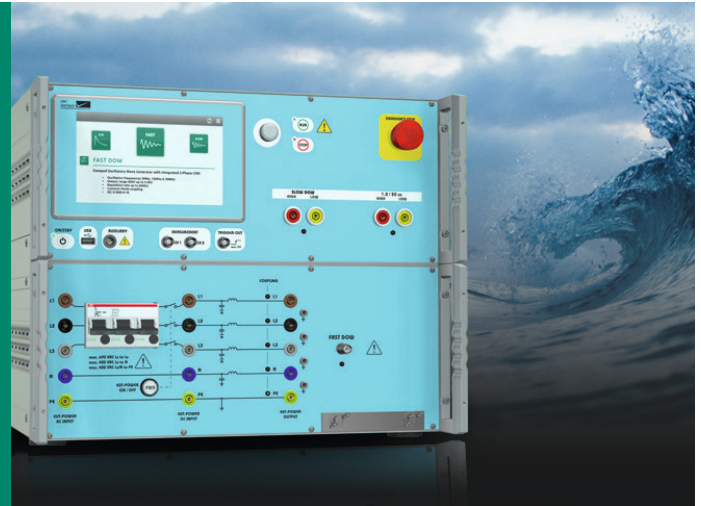

DOW3000 INFOSHEET

FULL SOLUTION FOR DAMPED OSCILLATORY WAVE TESTING

Capabilities DOW3000 S-F-I

Internal CDN is rated AC 3 x 690V / 3 x 32A and DC 500 V / 32A.	Waveform	Test level direct out	Test level CDN out	Standards
	Slow DOW	5 kV	4.4 k	IEC 61000-4-18, -10, ANSI C37.90
	Fast DOW	4.4 kV	4 kV	IEC 61000-4-18,
	1.2/50 μ s, 500 Ω , 0.5 J	8kV	-	IEC 60255-27, other
	Magnetic pulse	for ex. 220 A/m @ 100kHz with 1mx1m antenna		

Features

- > 7" colour touchscreen
- > High performance built-in CDN
- > EUT overcurrent protection
- > Supports up to 7 Languages
- > Active EUT Power monitoring

Benefits

- > Precise, mature technology
- > High quality waveforms
- > Three generators in one box
- > Broad range of accessories
- > Unbeatable test levels

Accessories

Software Suite	Test Type	Product Name
TEMA3000 enables a fast and effective set-up creation and testing control for professional test labs.	Slow Wave on I/O lines	CDN-DOW-DATA-LF, CDN-DOW-DATA-HF, CDN-DOW-DATA-HF18
	Fast Wave n I/O lines	CN-EFT1000
	Magnetic field	MF1000-1, MF1000-2, MF1000-3
	Calibration	VERI01 OSI, VERI1K-EFT, VERI50-EFT, VERI-CP-EFT