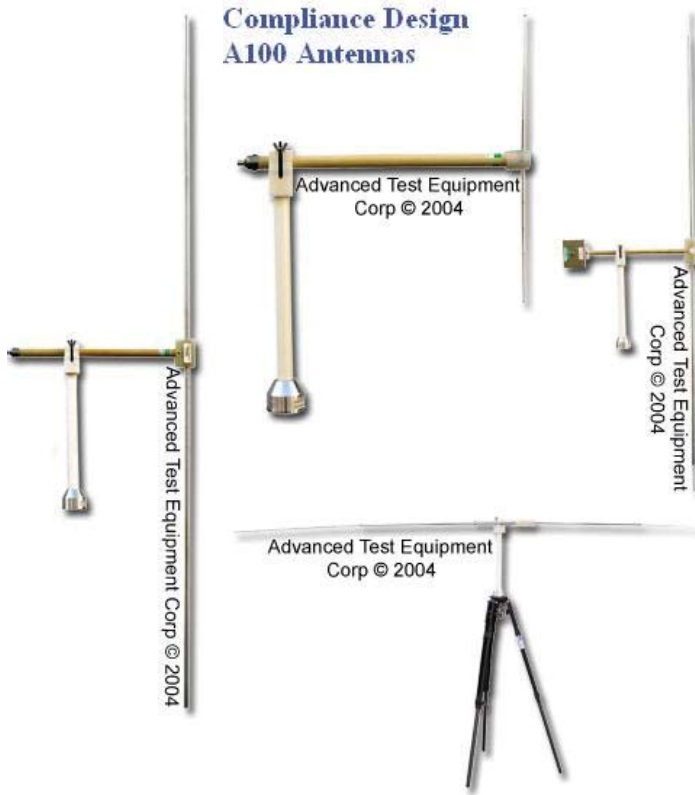

### Compliance Design A100 Antennas

### 25-1000MHz Tuned Dipole Antenna Set

Unit of four baluns with four element extension rods and tripod mount in a 26" x 20" x 4" case.

#### Specifications:

Balun 1:	25 to 65MHz, up to 260 watts
Balun 2:	65 to 180MHz, up to 160 watts
Balun 3:	180 to 400MHz, up to 80 watts
Balun 4:	400 to 1000 MHz